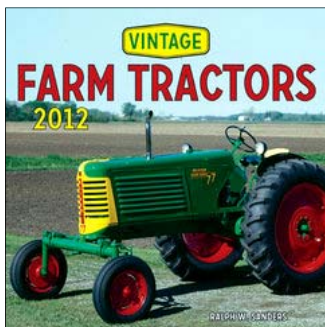

## CATERPILLAR 2012 CALENDAR

A fantastic presentation of Caterpillar's newest machines. Cat heavy machinery is known throughout the world, and this calendar is filled with Cat examples from the versatile skid loaders up to the goliath mine trucks, dozers, scrapers, and wheel loaders. Each month also includes a cab shot of the featured machine or other details  
Measures 430 x 305mm 28 pages #990 NZ\$33.00

## JOHN DEERE 2012 CALENDAR

John Deere tractors feature in all their green splendor for 2012!  
Measures 300 x 300mm 12 pages #992 NZ\$29.95

**ORDER YOUR 2012  
calendars now**

## FARMALL 2012 CALENDAR

A collection of classic Farmall tractors from the great International Harvester Company! Including color photography of gloriously restored machines.  
Measures 430 x 305mm 28 pages #991 NZ\$33.00

## VINTAGE FARM TRACTORS 2012 CALENDAR

A collection of fans' favorite classic tractors from John Deere, International Harvester, Farmall, Ford, Minneapolis-Moline, and more. Includes color photography of current restored machines--plus archival photos and memorabilia for each tractor!  
Measures 300 x 300mm 24 pages #994 NZ\$28.00