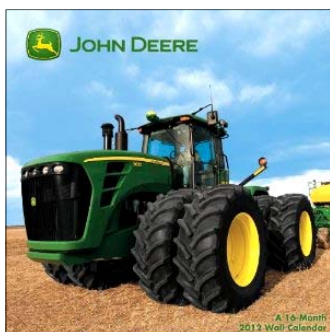

JOHN DEERE 2012 CALENDAR

John Deere tractors feature in all their green splendor for 2012!
Measures 300 x 300mm 12 pages #992 NZ$29.95

**ORDER YOUR 2012
calendars now**