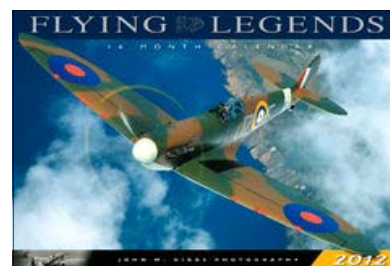

FLYING LEGENDS 2012 CALENDAR

The *Flying Legends 2012* sixteen-month calendar features legendary warbirds from around the world, captured in flight by award-winning photographer John M. Dibbs. Razor-sharp, un-retouched air-to-air photography brings these old warbirds to life—you can almost hear the roar of their piston engines as they fly past the photographer. Reproduced to exacting standards, each month's full-color picture is suitable for framing. Additionally, every month includes vintage photography and technical specs for the plane
Measures 430 x 305mm 28 pages #997 NZ$33.00